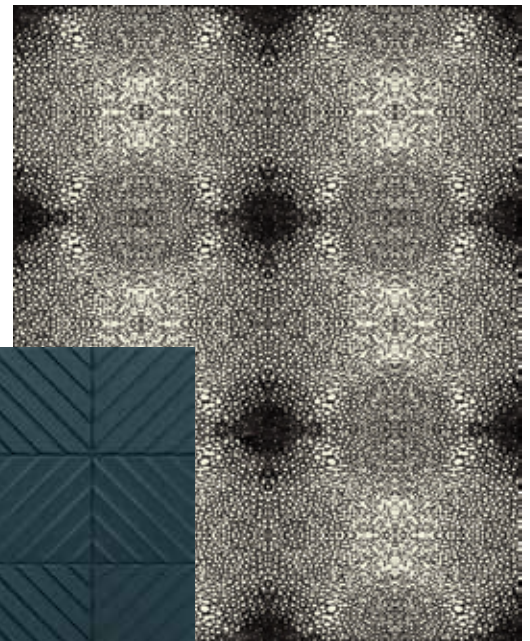

“EVERY ROOM
NEEDS A LITTLE BLING!”

Lisa Mende

Clockwise from top left:

Louise Gaskill Etta Chandelier / to the trade / www.louisegaskill.com

Shine by S.H.O Alexis Rug / $68 per square foot / www.shinebysho.com

Walker Zanger 4D Collection in Deep Blue / $9.75 / www.walkerzanger.com

Kohler Purist Bridge Kitchen Faucet / $1,236 / www.hughessupply.com

Rejuvenation Beckett Drawer Pull / $35 / www.rejuvenation.com

Akan by Lizzo Fabric / to the trade / www.ahokelimited.com

La Cornue Range / Starting at $52,700 / www.lacornueusa.com

LexMod Pyramid Dining Chair / $67.75 / www.lexmod.com